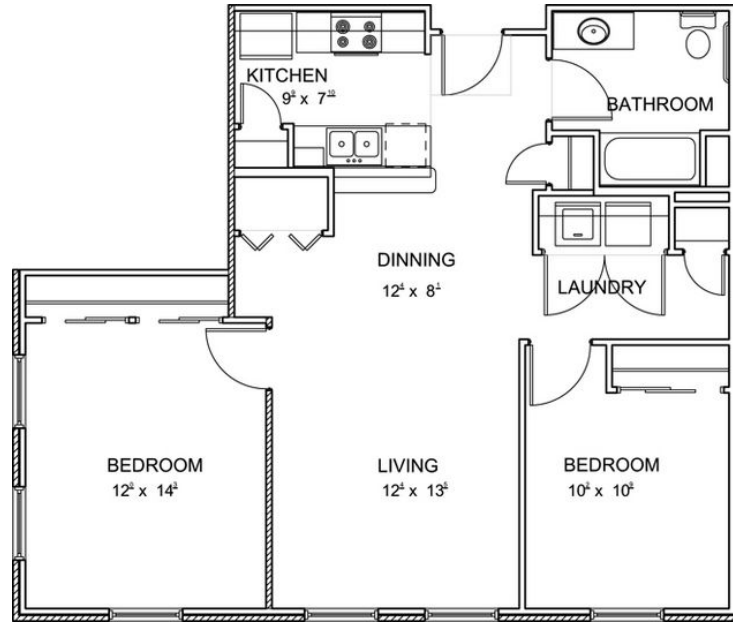

CANAL GARDENS

TWO BEDROOM

2 BEDROOM
1078 SQ. FT.
STARTING AT \$376

CANALGARDENSAPTS.COM

1249 MARTIN LUTHER KING JR ST
INDIANAPOLIS, IN 46202

OFFICE HOURS - 10AM TO 5PM

PLEASE NOTE THAT RENTAL RATES, AVAILABILITY, DEPOSITS AND SPECIALS ARE SUBJECT TO CHANGE WITHOUT NOTICE AND ARE BASED ON AVAILABILITY. LEASE TERMS VARY AND MINIMUM LEASE TERMS AND OCCUPANCY GUIDELINES MAY APPLY. CONTACT LEASING OFFICE FOR DETAILS.