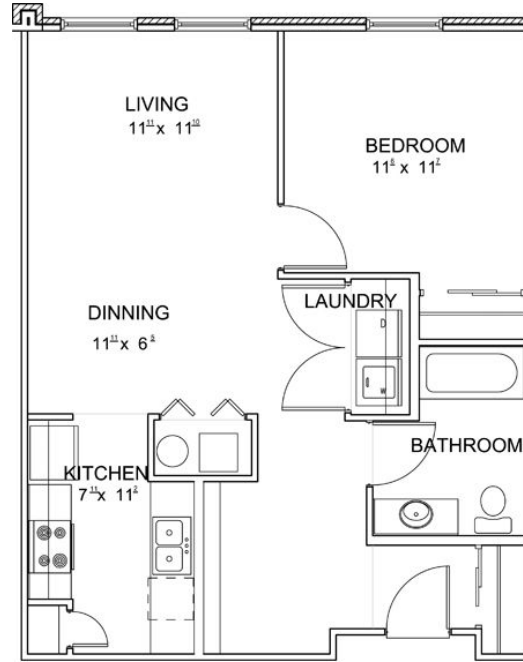

CANAL GARDENS

ONE BEDROOM

1 BEDROOM
733 SQ. FT.
STARTING AT \$318

CANALGARDENSAPTS.COM

1249 MARTIN LUTHER KING JR ST
INDIANAPOLIS, IN 46202

OFFICE HOURS - 10AM TO 5PM

PLEASE NOTE THAT RENTAL RATES, AVAILABILITY, DEPOSITS AND SPECIALS ARE SUBJECT TO CHANGE WITHOUT NOTICE AND ARE BASED ON AVAILABILITY. LEASE TERMS VARY AND MINIMUM LEASE TERMS AND OCCUPANCY GUIDELINES MAY APPLY. CONTACT LEASING OFFICE FOR DETAILS.