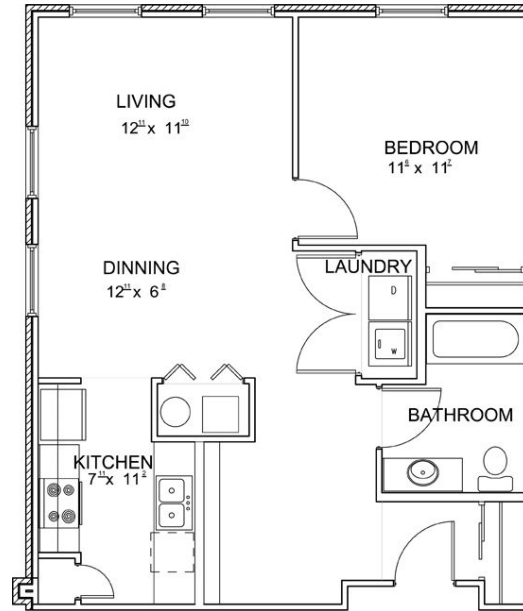

CANAL GARDENS

ONE BEDROOM II

1 BEDROOM
762 SQ. FT.
STARTING AT \$318

CANALGARDENSAPTS.COM

1249 MARTIN LUTHER KING JR ST
INDIANAPOLIS, IN 46202

OFFICE HOURS - 10AM TO 5PM

PLEASE NOTE THAT RENTAL RATES, AVAILABILITY, DEPOSITS AND SPECIALS ARE SUBJECT TO CHANGE WITHOUT NOTICE AND ARE BASED ON AVAILABILITY. LEASE TERMS VARY AND MINIMUM LEASE TERMS AND OCCUPANCY GUIDELINES MAY APPLY. CONTACT LEASING OFFICE FOR DETAILS.